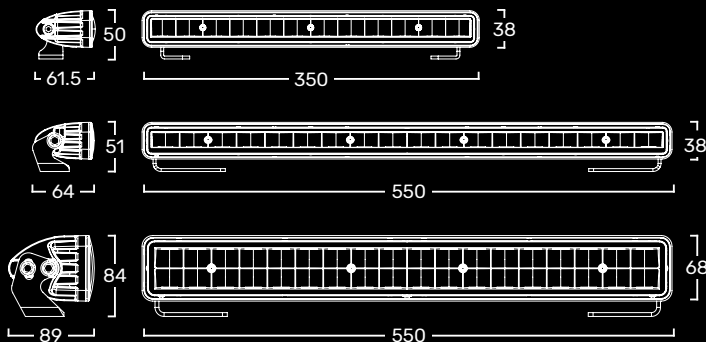

Single - 2"/50.8mm Diameter	PART NO. 72293
Single - 2.5"/63.5mm Diameter	PART NO. 72294
Single - 3"/76.2mm Diameter	PART NO. 72295
Double - 2"/50.8mm Diameter	PART NO. 72296
Double - 2.5"/63.5mm Diameter	PART NO. 72297
Double - 3"/76.2mm Diameter	PART NO. 72298

WIRING HARNESS PART NO. 74401

- Contains everything required for an easy and professional connection
- Ensure light bars perform to their maximum capacity

14" SINGLE ROW L.E.D LIGHT BAR WITH LICENSE PLATE BRACKET

PART NO. 72273

EXPLORA L.E.D LIGHT BAR BEAM PATTERNS

SPECIFICATIONS

Dimensions are measured in mm with 2 'L' mounting brackets.

INPUT VOLTAGE RANGE	9-32V
L.E.D TYPE:	5 Watt Osram® DURIS-P8 L.E.Ds
OPERATING TEMP:	-30°C to 65°C
COLOUR TEMP:	5700°K
HEAT MANAGEMENT:	Active Thermal Management System (ATMS)
EMC:	ECE R10
IP RATING:	IP68 & IP69K

	14" SINGLE PART NO. 72272	22" SINGLE PART NO. 72274	22" DOUBLE PART NO. 72282
CURRENT DRAW	2.6A at 12V 1.3A at 24V	3.7A at 12V 1.9A at 24V	6.6A at 12V 3.0A at 24V
L.E.D POWER:	60 Watts	90 Watts	180 Watts
LUMENS:	6,000 raw 2,377 effective	9,000 raw 3,589 effective	18,000 raw 6,217 effective
WEIGHT:	650g	1100g	2420g