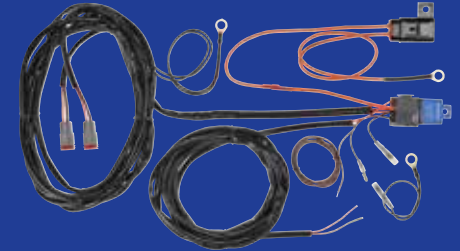

Nitto Breather Vent

Stainless Steel Brackets

OPTIONAL ACCESSORIES

BULL BAR TUBE MOUNT BRACKETS

- Available in 3 sizes for single row or double row light bars
- Allows fitment onto most tubular style nudge bars and bull bars

Single - 2"/50.8mm Diameter	PART NO. 72293
Single - 2.5"/63.5mm Diameter	PART NO. 72294
Single - 3"/76.2mm Diameter	PART NO. 72295
Double - 2"/50.8mm Diameter	PART NO. 72296
Double - 2.5"/63.5mm Diameter	PART NO. 72297
Double - 3"/76.2mm Diameter	PART NO. 72298

350MM LICENSE PLATE BRACKET

PART NO. 72292

- Allows fitment of 14" light bar without requiring a nudge bar or bull bar
- No drill holes required
- Lightweight aluminium
- Durable powder coated finish
- Suits standard Australian, New Zealand & European licence plates

WIRING HARNESS PART NO. 74401

- Contains everything required for an easy and professional connection
- Ensure light bars perform to their maximum capacity

14" SINGLE ROW L.E.D LIGHT BAR WITH LICENSE PLATE BRACKET