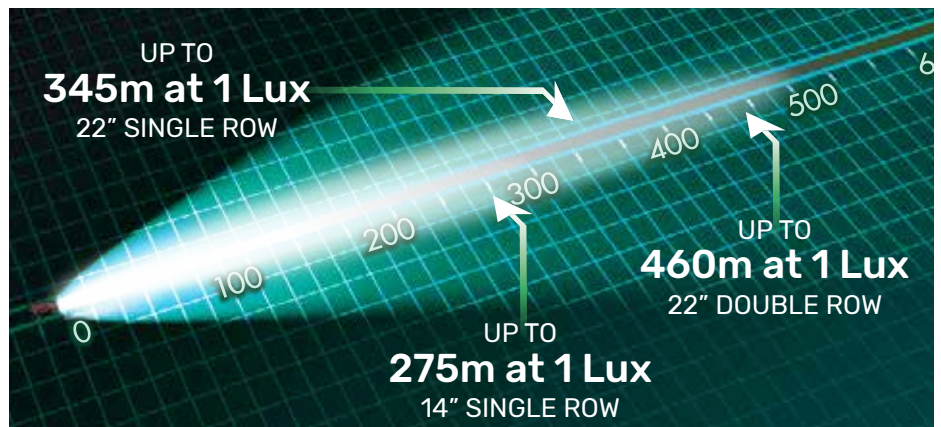

14" SINGLE ROW L.E.D LIGHT BAR WITH LICENSE PLATE BRACKET

PART NO. 72273